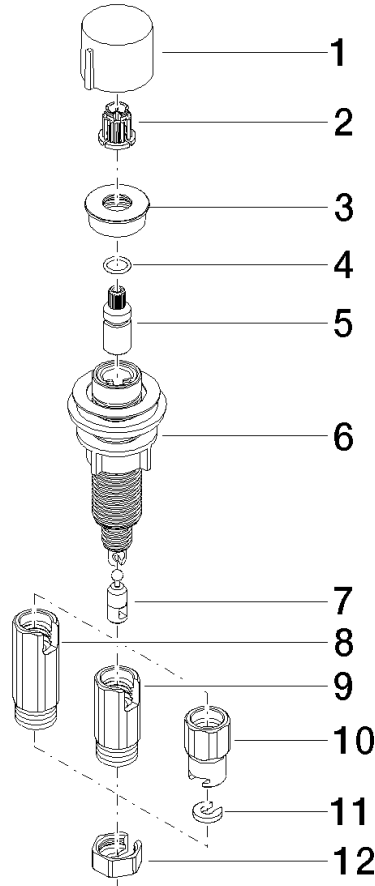

Strainer waste with control handle - Matte Black

ELIO

10 712 970

- control for single basin
- including adapter for Bowden cable

Fits ELIO, ENO, MEM, META SQUARE, SYNC and TARA ULTRA

Fits: ELIO, MEM, ENO, SYNC, TARA ULTRA, META SQUARE

	Matte Black	10 712 970-33
	Chrome	10 712 970-00
	Brushed Platinum	10 712 970-06
	Platinum	10 712 970-08
	Durabrand (23kt Gold)	10 712 970-09
	Dark Chrome	10 712 970-19
	Brushed Durabrand (23kt Gold)	10 712 970-28
	Brushed Champagne (22kt Gold)	10 712 970-46
	Champagne (22kt Gold)	10 712 970-47
	Brushed Chrome	10 712 970-93
	Brushed Dark Platinum	10 712 970-99

10 712 970

mm [inches]

10 712 970

Parts for other finishes can be found here: [Chrome](#)

Spare parts list

No.	Item Number	Name	Quantity used	Delivery time
1	09 20 97 030-33	handle	1	2
2	90 12 12 002 00 90	fixing cap	1	2
3	09 27 87 011-33	rosette	1	2
4	09 14 10 042 90	seal	1	2
5	09 29 06 087-33	spindle	1	-
Spare part can no longer be ordered, please order the replacement item				
6	04 30 01 029 00 90	adaptor	1	2
7	09 24 03 175 90	adaptor	1	2
8	09 11 10 073-07	connection	1	30
9	09 11 10 074-07	connection	1	30
10	09 11 10 079-07	connection	1	30
11	09 30 11 087 90	disc	1	2
12	09 23 30 024-07	nut	1	30